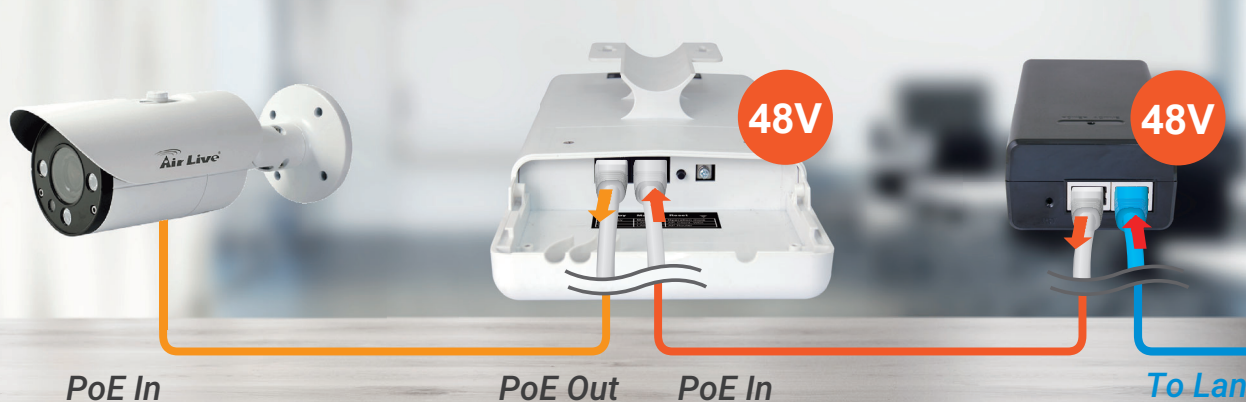

Made in Taiwan

All of our LTE products are made in Taiwan for premium quality. They offer highest level of security and avoid increased tariff in the United States.

SMB WiFi

AirLive is well known in WISP as the pioneer of WiFi networking. All our AP and Router features multi-mode which can function as WISP router, repeater, bridge, AP, or router. They are also well known to offer double the coverage compare to the competition.

AirLive Central

AirLive Central is the central management software for AirLive Wireless product. You can do a group configuration changes and also upgrade the firmware on group. The interface is extremely friendly to use. The software is provided free of charge.

Outdoor CPE and AP

Our AirMax series of outdoor AP/CPE was the very first in the industry. They are known for their long distance or wide coverage. The 2.4GHz AirMax2 feature "Clear Signal Technology" that has reduce the effect of interference. Our AirMax-5n has a built-in PoE output port for direct connecting a PoE IP camera.

4G LTE Products

AirLive has the most complete 4G LTE products in the industry. They all support wide temperature range from -30 to 70 degree Celsius. The AirMax-4GW is an outdoor LTE gateway for WISP, camper, or vacation home. The VH-4GW is designed for transportation such as bus and fleet management. The M2M series including serial port and DIDO, it is designed for ATM, Kiosk, vending machine. The ID-4GW is very small but features 2 sim slot of failover, it is perfect for Office secondary Internet or digital signage operation.